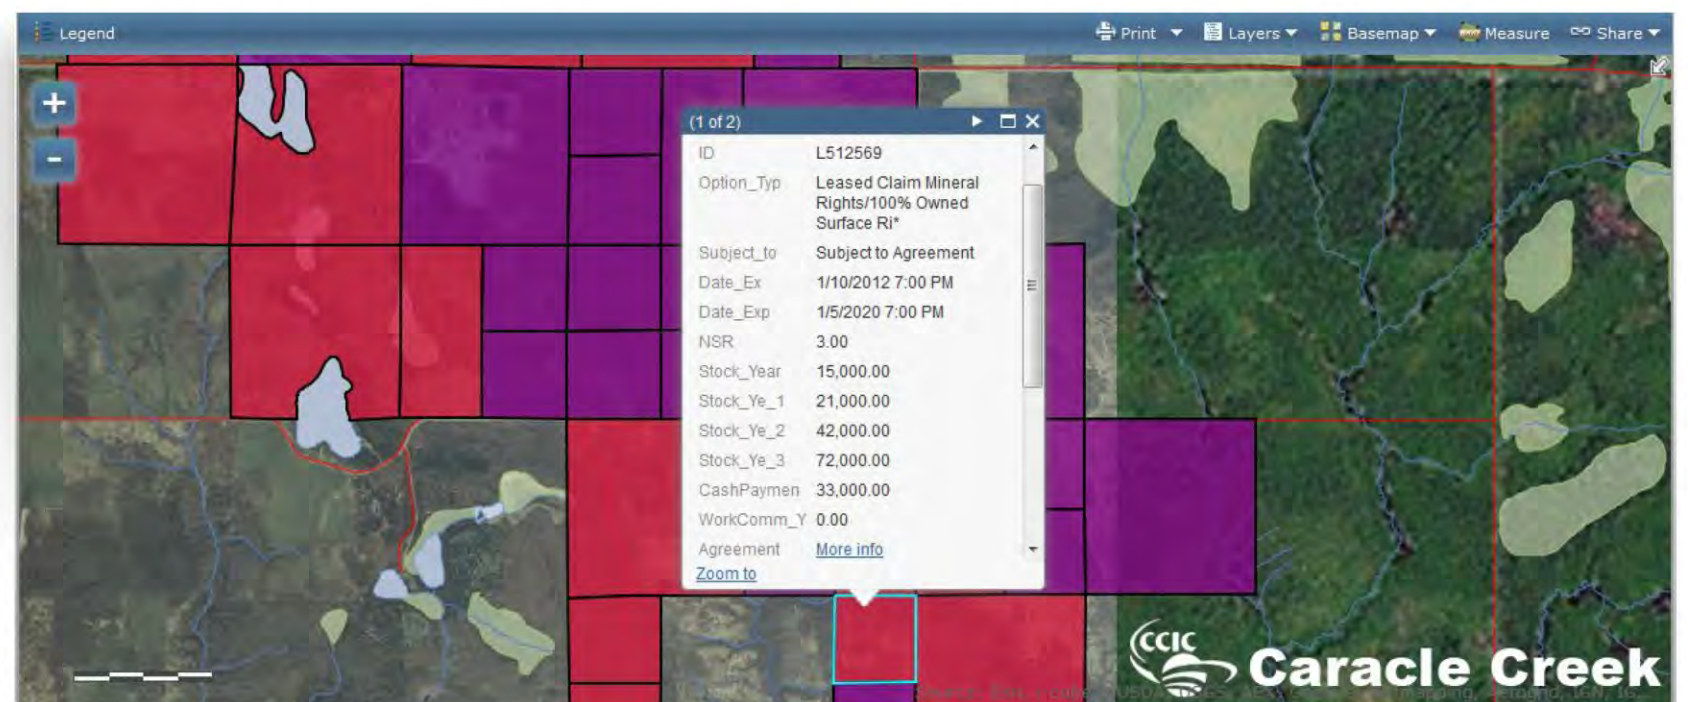

SERVICES

- Pro-active monitoring and alerts of required actions and options
- Lands and historical work research and data compilation
- Interactive tenure attribute mapping
- Agreement summaries

Caracle Creek's interactive tenure mapping tool makes it easy for you to keep your lands in good standing. Quickly display key spatial attribute data including agreement summaries, compiled data, historical work and claim abstracts in a single view without downloading new software.